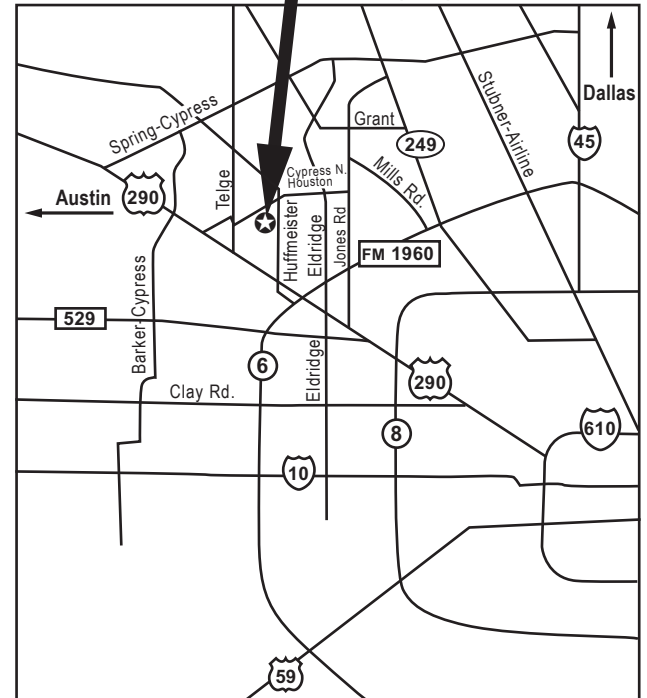

From the North: 1 block south of Cypress N. Houston, turn right at the first light (Cypress Corner), after the Food Town Shopping Center.

From Bush Intl. Airport: Beltway 8 west to Hwy 290 west; exit 290 at Huffmeister. Turn right onto Huffmeister; turn left at the 5th light (Cypress Corner).

11707-B Huffmeister
Houston, TX 77065
(281) 469-4599

From the South: 1 1/2 miles north of Hwy 290 on Huffmeister. After exiting or crossing under 290, turn left at the 5th light (Cypress Corner). The gym is behind the Montessori School.