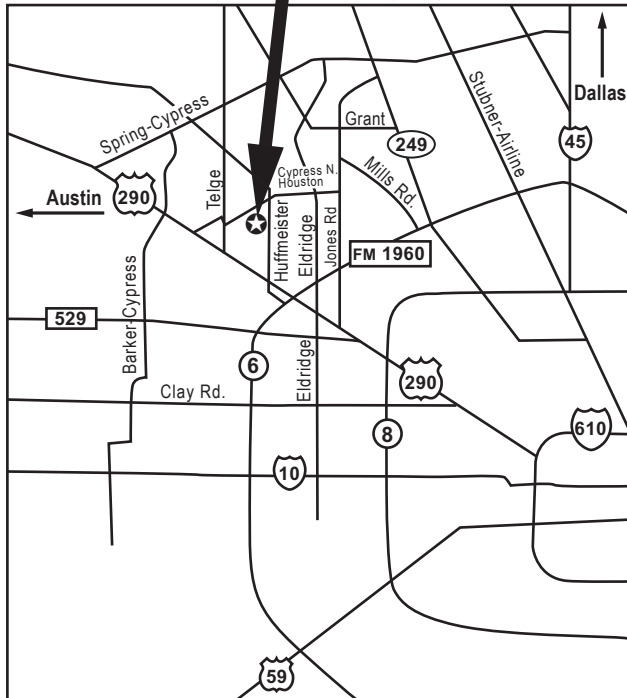

From the South: 1 1/2 miles north of Hwy 290 on Huffmeister. After exiting or crossing under 290, turn left at the 5th light (Cypress Corner). The gym is behind the Montessori School.

From the North: 1 block south of Cypress N. Houston, turn right at the first light (Cypress Corner), after the Food Town Shopping Center.

From Bush Intl. Airport: Beltway 8 west to Hwy 290 west; exit 290 at Huffmeister. Turn right onto Huffmeister; turn left at the 5th light (Cypress Corner).

11707-B Huffmeister
Houston, TX 77065
(281) 469-4599