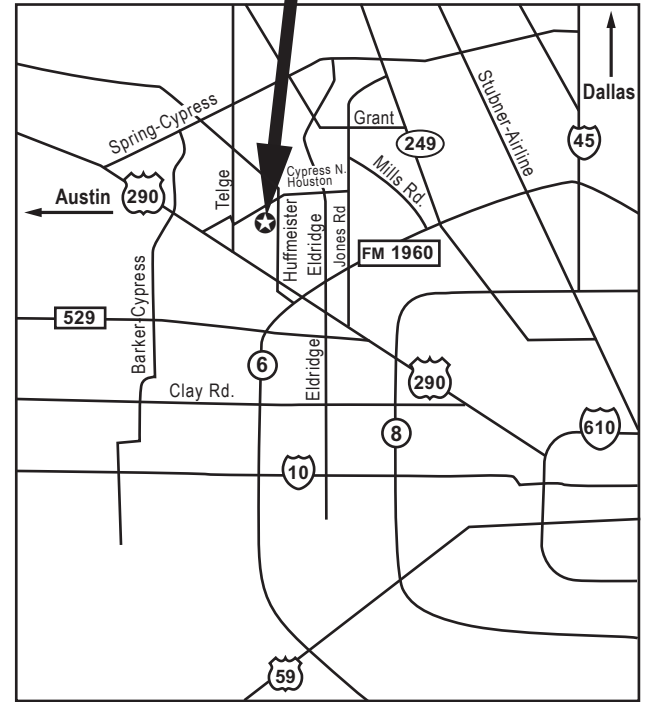

11707-B Huffmeister
Houston, TX 77065
(281) 469-4599

From the South: 1 1/2 miles north of Hwy 290 on Huffmeister. After exiting or crossing under 290, turn left at the 5th light (Cypress Corner). The gym is behind the Montessori School.

From the North: 1 block south of Cypress N. Houston, turn right at the first light (Cypress Corner), after the Food Town Shopping Center.

From Bush Intl. Airport: Beltway 8 west to Hwy 290 west; exit 290 at Huffmeister. Turn right onto Huffmeister; turn left at the 5th light (Cypress Corner).