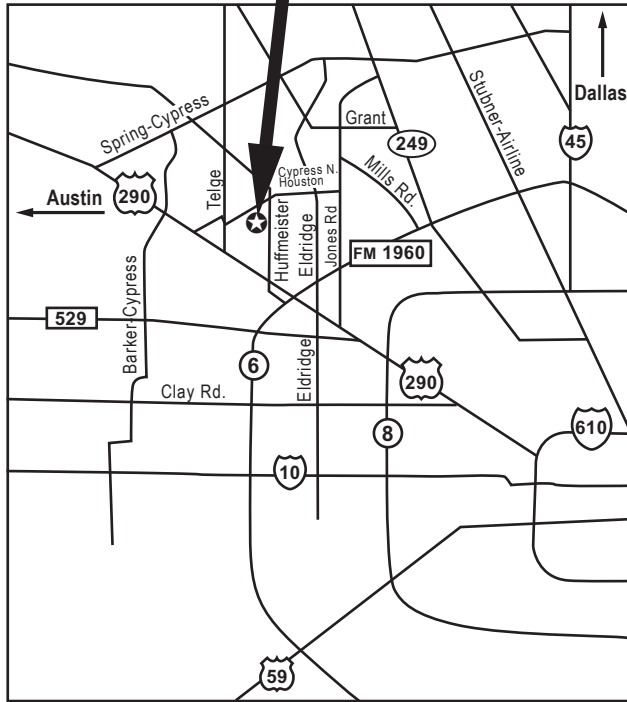

11707-B Huffmeister
Houston, TX 77065
(281) 469-4599

From the South: 1 1/2 miles north of Hwy 290 on Huffmeister. After exiting or crossing under 290, turn left at the 5th light (Cypress Corner). The gym is behind the Montessori School.

From the North: 1 block south of Cypress N. Houston, turn right at the first light (Cypress Corner), after the Food Town Shopping Center.

From Bush Intl. Airport: Beltway 8 west to Hwy 290 west; exit 290 at Huffmeister. Turn right onto Huffmeister; turn left at the 5th light (Cypress Corner).