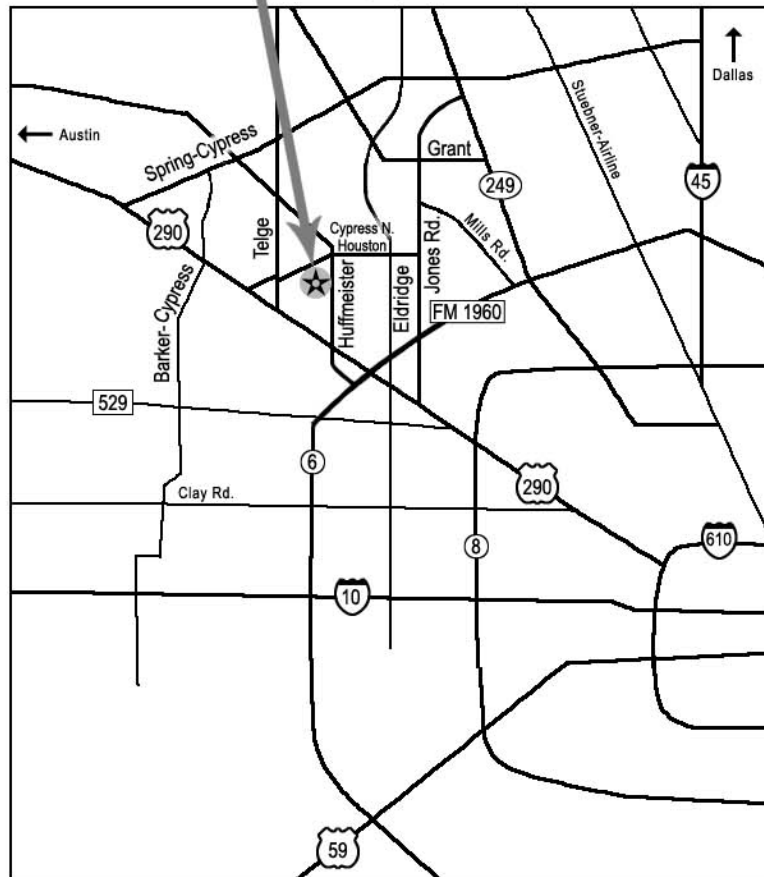

11707-B Huffmeister
Houston, TX 77065
(281) 469-4599

- From the south:** 1 1/2 miles north of Hwy 290 on Huffmeister. After exiting or crossing under 290, turn left at the 5th light (Cypress Corner). The gym is behind the Montessori School.
- From the north:** 1 block south of Cypress N. Houston, turn right at the first light (Cypress Corner), after the Food Town shopping center.
- From Bush Intl. Airport:** Beltway 8 west to Hwy 290 west; exit 290 at Huffmeister. Turn right onto Huffmeister; turn left at the 5th light (Cypress Corner).